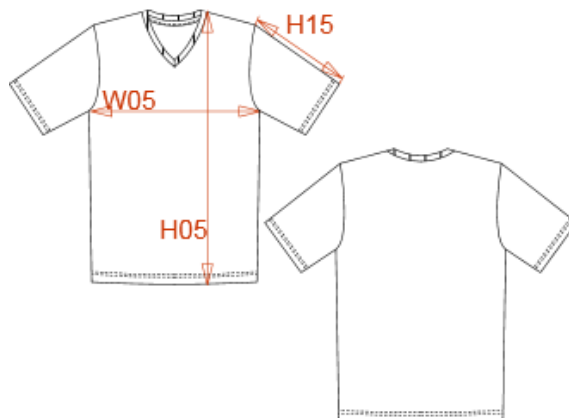

PROACT.®

REFERENCE : PA462

SIZES : XS_S_M_L_XL_XXL_3XL_4XL

COMPOSITION :

Main fabric : Polyester birdseye 160 For body, sleeves and back collar binding. 100%polyester

WEIGHT :

Main fabric : 160 gsm

ARTICLE WEIGHT :

163 gr/pc

DESCRIPTION	
Français : SUR-MAILLOT BASKET-BALL UNISEXE	
English : Unisex basketball top	
Nederlands : Unisex basketbal trainingshirt	
Deutsch : UNISEX BASKETBALL OBERSHIRT	
Español : Camiseta basketball unisex	
Italiano : MAGLIA BASKET UNISEX	
Português : T-shirt de basquetebol unisexo	

COLORS	PANTONE SERIGRAPHIE
White	White

MEASUREMENT									
Description	XS	S	M	L	XL	2XL	3XL	4XL	
H05 Hauteur totale / Total height	74	76	78	80	82	84	86	88,60	
W05 1/2 largeur poitrine/1/2 chest width	49	52	55	58	61	64	67	71	
H15 Longueur manche / Sleeve length	24	25	26	27	28	29	30	31,40	

CARE LABEL				

PACKING	
Box	25 pcs / box XS-L => L:54cm W:42cm H:15cm GW:5.00kg NW:4.00kg XL-4XL => L:68cm W:48cm H:15cm GW:6.00kg NW:5.00kg