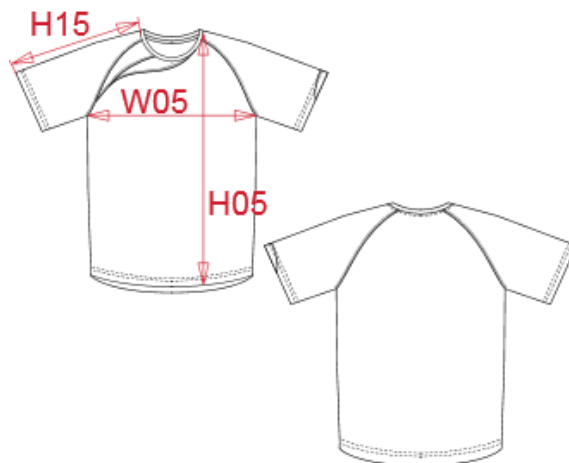

PROACT.®

REFERENCE : PA437

SIZES : 6/8_8/10_10/12_12/14

COMPOSITION :

Main fabric : Polyester interlock - 140 For body, collar and neck tape. 100%polyester

Main fabric : Polyester interlock - 140 For contrasted yoke on right front. 100%polyester

Main fabric : Polyester birdeyes - 140 For contrasted mesh yoke on right front and left sleeve bottom yoke. 100%polyester

WEIGHT :

Main fabric : 140 gsm

Main fabric : 140 gsm

Main fabric : 140 gsm

ARTICLE WEIGHT :

80gr/pc

DESCRIPTION	
Français : T-shirt sport enfant manches courtes	
English : Kids' short sleeve Sports T-shirt	
Nederlands : SPORT SHIRT KIDS	
Deutsch : KINDER KURZARM SPORT T-SHIRT	
Español : CAMISETA DEPORTIVA DE MANGA CORTA PARA NIÑO	
Italiano : T-SHIRT SPORT BAMBINO MANICHE CORTE	
Português : T-SHIRT DE DESPORTO DE CRIANÇA DE MANGA CURTA	

MEASUREMENT						
Description	6/8	8/10	10/12	12/14		
H05 Hauteur totale devant / Front total height	52,25	57,25	62,25	67,25		
W05 1/2 largeur poitrine / 1/2 chest width	36	39	42	45		
H15 Longueur dessus de manche / Sleeve length	24	26,50	29	31,50		

CARE LABEL				

PACKING	
Box	25 pcs / box All sizes => L:30cm W:28cm H:20cm GW:5kg NW:4kg

COLORS	PANTONE SERIGRAPHIE
White / Sporty r.blue / Storm grey	White / 300C / Cool gray 10C
White / Sporty red / Storm grey	White / 186C / Cool gray 10C
Black / White / Storm grey	Black / White / Cool gray 10C
Green / Black / Storm grey	7740C / Black / Cool gray 10C
Sporty red / Black / Storm grey	186C / Black / Cool gray 10C
Sporty r.b / White / Storm grey	300C / White / Cool gray 10C
Sporty r.b / Sporty y / Storm grey	300C / 123C / Cool gray 10C
Sporty yellow / Black / Storm grey	123C / Black / Cool gray 10C
Sporty red / Sporty y / Storm grey	186C / 123C / Cool gray 10C
Sky blue / White / Storm grey	283C / White / Cool gray 10C
Sporty navy / White / Storm grey	295C / White / Cool gray 10C
Orange / Black / Storm grey	1585C / Black / Cool gray 10C