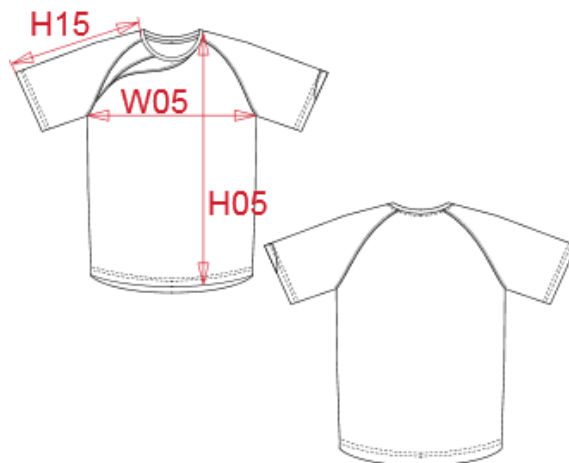

PROACT.®

REFERENCE : PA436

SIZES : XS_S_M_L_XL_XXL

COMPOSITION :

Main fabric : Polyester interlock - 140 For body, collar and neck tape. 100%polyester

Main fabric : Polyester interlock - 140 For contrasted yoke on right front. 100%polyester

Main fabric : Polyester birdeyes - 140 For contrasted mesh yoke on right front and left sleeve bottom yoke. 100%polyester

WEIGHT :

Main fabric : 140 gsm

Main fabric : 140 gsm

Main fabric : 140 gsm

ARTICLE WEIGHT :

140gr/pc

DESCRIPTION	
Français : T-shirt sport manches courtes	
English : Short sleeve Sports T-shirt	
Nederlands : SPORT SHIRT	
Deutsch : KURZARM SPORT T-SHIRT	
Español : CAMISETA DEPORTIVA DE MANGA CORTA	
Italiano : T-SHIRT SPORT MANICHE CORTE	
Português : T-SHIRT DE DESPORTO MANGA CURTA	

MEASUREMENT							
Description	XS	S	M	L	XL	XXL	
H05 Hauteur totale devant / Front total height	69,25	71,25	73,25	75,25	77,25	80	
W05 1/2 largeur poitrine / 1/2 chest width	47	50	53	56	59	63	
H15 Longueur dessus de manche / Sleeve length	33,50	35	36,50	38	39,50	41,75	

CARE LABEL				

PACKING	
Box	25 pcs / box All sizes => L:36cm W:33cm H:22cm GW:7kg NW:6kg

COLORS	PANTONE SERIGRAPHIE
White / Sporty r.blue / Storm grey	White / 300C / Cool gray 10C
White / Sporty red / Storm grey	White / 186C / Cool gray 10C
Black / White / Storm grey	Black / White / Cool gray 10C
Green / Black / Storm grey	7740C / Black / Cool gray 10C
Sporty red / Black / Storm grey	186C / Black / Cool gray 10C
Sporty r.b / White / Storm grey	2300C / White / Cool gray 10C
Sporty r.b / Sporty y / Storm grey	300C / 123C / Cool gray 10C
Sporty yellow / Black / Storm grey	123C / Black / Cool gray 10C
Sporty red / Sporty y / Storm grey	186C / 123C / Cool gray 10C
Sky blue / White / Storm grey	283C / White / Cool gray 10C
Sporty navy / White / Storm grey	295C / White / Cool gray 10C
Orange / Black / Storm grey	1585C / Black / Cool gray 10C