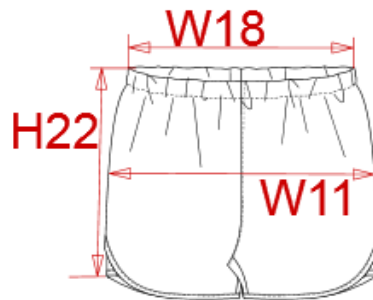

PROACT.®

REFERENCE : PA134

SIZES : XS_S_M_L_XL_XXL

COMPOSITION :

Main fabric : Polyester microfiber - 70 For short, inner small pocket and hem binding. 100%polyester

WEIGHT :

Main fabric : 70 gsm

ARTICLE WEIGHT :

53 gr/pc

DESCRIPTION	
Français :	Short running femme
English :	Ladies' running shorts
Nederlands :	Dames hardloopshorts
Deutsch :	DAMEN LAUFSHORT
Español :	Short running para mujer
Italiano :	PANTALONCINO DONNA RUNNING
Português :	Calções de corrida de senhora

COLORS	PANTONE SERIGRAPHIE
Black	Black

MEASUREMENT							
Description	XS	S	M	L	XL	XXL	
W18 1/2 taille élastiquée / 1/2 elasticated waist	33	35	37	39	41	44	
W11 1/2 bassin / 1/2 hip width	47	49	51	53	55	58	
H22 Longueur côté / Side length	26,50	27,50	28,50	29,50	30,50	32	

CARE LABEL				

PACKING	
Box	25 pcs / box All sizes => L:35cm W:28cm H:10cm GW:2.00kg NW:1.60kg