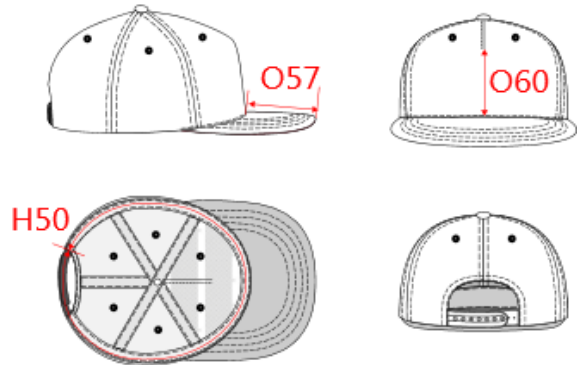

REFERENCE : KP147

SIZES : U

COMPOSITION :

Main fabric : Cotton twill - 260 For the crown. 100%cotton
 Main fabric : Cotton twill - 260 For the recovered peak. 100% cotton
 Main fabric : Cotton twill - 260 For the inner sweatband around the head. 100%cotton
 Lining : Double color Cotton / Polyester Oxford · 290 As inner reinforcement of the front part of the crown. 50%cotton / 50% polyester
 Material 2 : Rubber quality As inner structure of the peak. 100% rubber
 Foam : PU foaming slow rebound sponge Behind the inner sweatband. MDI
 Foam : PU quality Behind the inner sweatband. 100% polyurethane

ARTICLE WEIGHT :

78 gr/pc

DESCRIPTION	
Français : Casquette enfant snapback - 5 panneaux	
English : Kids snapback cap - 5 panels	
Nederlands : Snapback kinderpel - 5 panelen	
Deutsch : 5 panel kinder snapbackkappe	
Español : Gorra snapback para niño - 5 paneles	
Italiano : Cappellino bambino snapback - 5 pannelli	
Português : Boné criança snapback - 5 painéis	

COLORS	PANTONE SERIGRAPHIE
Black	Black
Dark grey / Light grey	432C / 401C
White	White
Royal blue / Red	287C / 200C
Red	200C

MEASUREMENT	
Description	U
H50 Tour de tête / Head measurement	53
O57 Deep of the peak on baseball cap	5,60
O60 Front part print height	8,50

CARE LABEL				

PACKING	
Box	100 pcs / box Size => L:55cm W:46cm H:33cm GW:8,5Kg NW:10,5Kg