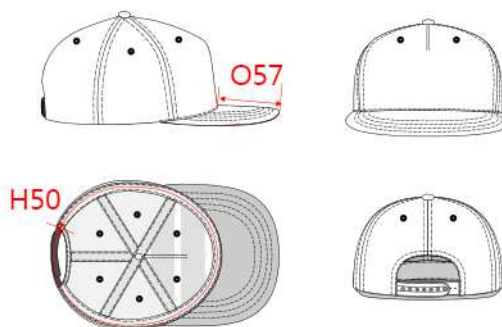

**REFERENCE :** KP139

**SIZES :** U

**COMPOSITION :**

Main fabric : Cotton twill - 260 16\*12 100%cotton  
 Main fabric : Cotton twill - 260 For inner sweatband. 100% cotton  
 Lining : Double color Cotton / Polyester Oxford - 290 For the crown. 50%cotton / 50%polyester  
 Material 2 : Rubber quality For the peak. 100%rubber  
 Foam : PU foaming sponge Behind the inner sweatband. 100%polyurethane  
 Fabric 3 : PU quality Behind the inner sweatband. 100% polyurethane

**ARTICLE WEIGHT :**

90 gr/pc

DESCRIPTION	COLORS	PANTONE SERIGRAPHIE
<b>Français :</b> Casquette snapback - 5 panneaux	Black	Black
<b>English :</b> Snapback cap - 5 panels	Dark grey / Light grey	432C / 2331C
<b>Nederlands :</b> Snapback pet - 5 panelen	White / Black	White / Black
<b>Deutsch :</b> 5 panel snapback - kappe	Forest green / Black	5605C / Black
<b>Español :</b> Gorra snapback - 5 paneles	White	White
<b>Italiano :</b> Cappellino snapback - 5 pannelli	Royal blue / Red	287C / 1795C
<b>Português :</b> Boné snapback - 5 painéis	Red	1795C

MEASUREMENT	
Description	U
H50 Tour de tête / Head measurement	58
O57 Deep of the peak on baseball cap	6,90
O60 Front part print height	8,50

CARE LABEL				

PACKING	
Box	100 pcs / box Size => L:58cm W:47cm H:33cm GW:12Kg NW:10Kg