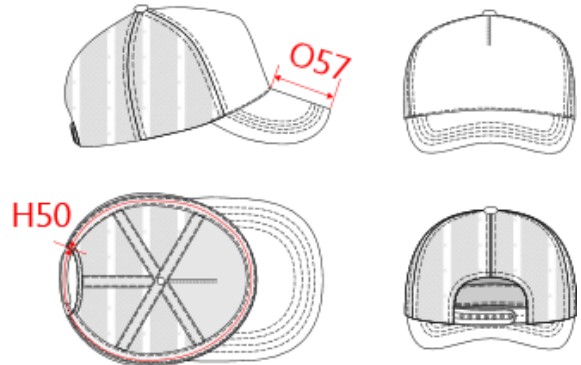

**REFERENCE :** KP137

**SIZES :** U

**COMPOSITION :**

Main fabric : Brushed Cotton twill - 260 For front panel + peak.  
100%cotton

Fabric 2 : Polyester mesh · 110 For back and side panel of the crown. 100% Polyester

Material 3 : Rubber quality Inside of the peak. 100%rubber

Wad 1 : Polyester non woven fabric Behind the inner sweatband. Polyester

**ARTICLE WEIGHT :**

62 gr/pc

DESCRIPTION	
<b>Français :</b> Casquette trucker - 5 panneaux	
<b>English :</b> Trucker mesh cap - 5 panels	
<b>Nederlands :</b> Truckerpet - 5 panelen	
<b>Deutsch :</b> 5 Panel trucker-kappe	
<b>Español :</b> Gorra trucker - 5 paneles	
<b>Italiano :</b> Cappelino trucker - 5 pannelli	
<b>Português :</b> Boné trucker - 5 painéis	

MEASUREMENT	
Description	U
<b>H50</b> Tour de tête / Head measurement	58
<b>O57</b> Deep of the peak on baseball cap	7
<b>O60</b> Front part print height	9

CARE LABEL				

PACKING	
Box	100 pcs / box Size => L:57cm W:45cm H:36cm GW:9,5Kg NW:7,5Kg