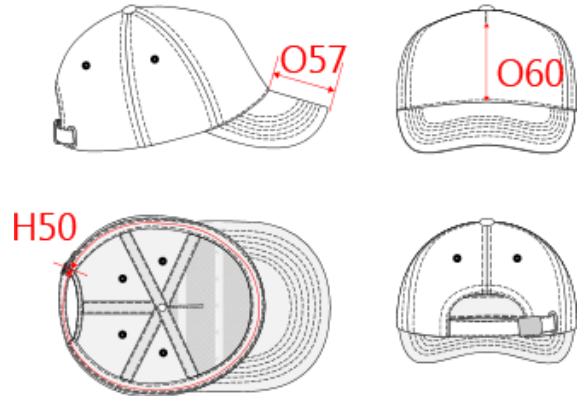

**REFERENCE :** KP051

**SIZES :** U

**COMPOSITION :**

Main fabric : Brushed cotton twill 180 For cap, outer & under peak, covered button and back closure band. 100%cotton  
Material 6 : Rubber quality As inner structure of the peak. 100% PP

**ARTICLE WEIGHT :**

65gr/pc

| DESCRIPTION   |  | COLORS       | PANTONE SERIGRAPHIE |
|---|--|--------------|---------------------|
| <b>Français :</b> Action II - Casquette 5 panneaux<br><b>English :</b> Action II -5 Panel cap<br><b>Nederlands :</b> Action II - Pet met 5 panelen<br><b>Deutsch :</b> Action II - 5 panel kappe<br><b>Español :</b> Action II - Gorra 5 paneles<br><b>Italiano :</b> Action II - Cappellino 5 pannelli<br><b>Português :</b> Action II - Boné de 5 painéis |  | Navy         | 296C                |
|   |  | Red          | 200C                |
|   |  | Beige        | 7529C               |
|   |  | White        | White               |
|   |  | Forest green | 5605C               |
|   |  | Black        | Black               |
|   |  | Slate grey   | 424C                |

| MEASUREMENT                          |    |
|--------------------------------------|----|
| Description                          | U  |
| H50 Tour de tête / Head measurement  | 58 |
| O57 Deep of the peak on baseball cap | 7  |
| O60 Front part print height          | 8  |

| CARE LABEL |  |
|------------|--|
|            |  |
|            |  |
|            |  |

| PACKING |  |
|---------|--|
| Box     | 100 pcs / box<br>U => L:45cm W:45cm H:35cm GW:8.80kg NW:6.50kg |