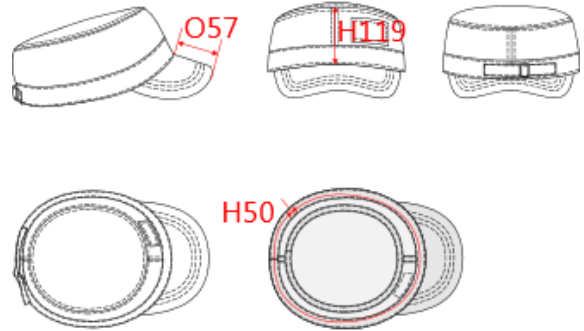

REFERENCE : KP050

SIZES : U

COMPOSITION :

Main fabric : Cotton twill 280 Washed fabric
For cap, outer peak & rectangular patch raw egde (6cm x 3cm).
100%cotton

Material 6 : Rubber quality As inner structure of the peak.
(curved). 100%rubber

Lining : T/C Polyester lining 70 For back side of the peak.
Polyester

Wad 1 : Polyester non woven fabric Under the inner
sweatband. Polyester

FABRIC CONSTRUCTION AND FINISHING :

Washed

ARTICLE WEIGHT :

70gr/pc

COLORS	PANTONE SERIGRAPHIE
Beige	7529C
Black	Black
Khaki	418C

MEASUREMENT	
Description	U
H50 Tour de tête / Head measurement	60
O57 Deep of the peak on baseball cap	5,70
H119 Hauteur devant / front height	8

CARE LABEL	

PACKING	
Box	100 pcs / box U => L:44cm W:45cm H:33cm GW:9.10kg NW:7.00kg