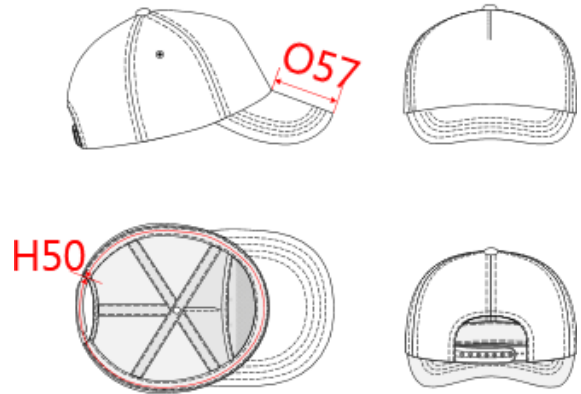

**REFERENCE :** KP034

**SIZES :** U

**COMPOSITION :**

Main fabric : Cotton twill 155 100%cotton  
 Material 6 : Rubber quality As inner structure on fabric recovered peak. 100%PP

**ARTICLE WEIGHT :**

46gr/pc

| DESCRIPTION                                     |  |
|---|--|
| <b>Français :</b> First - Casquette 5 panneaux  |  |
| <b>English :</b> First - 5 panel cap            |  |
| <b>Nederlands :</b> First - Pet met 5 panelen   |  |
| <b>Deutsch :</b> First - 5 panel kappe          |  |
| <b>Español :</b> First - Gorra 5 paneles        |  |
| <b>Italiano :</b> First - Cappellino 5 pannelli |  |
| <b>Português :</b> First Boné 5 painéis         |  |

| MEASUREMENT                          |      |
|--------------------------------------|------|
| Description                          | U    |
| H50 Tour de tête / Head measurement  | 58   |
| O57 Deep of the peak on baseball cap | 8,30 |

| CARE LABEL |  |  |  |  |
|------------|--|--|--|--|
|            |  |  |  |  |

| PACKING |  |
|---------|--|
| Box     | 100 pcs / box<br>U => L:39cm W:44cm H:32cm GW:7.00kg NW:5.00kg |