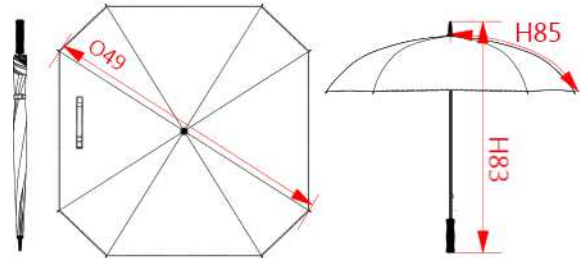

REFERENCE : KI2005

SIZES : U

COMPOSITION :

Main fabric : Polyester 210T 100%polyester
 Material 2 : Fiberglass quality For shaft, ribs(8) and stretchers. 100%fiber glass
 Material 3 : Metal quality For bottom and top spring on runner. 100%metal
 Material 4 : PA plastic quality For runner. 100%polyamide
 Material 5 : PP plastic quality For top tip + tips. 100% polypropylene
 Material 6 : EVA quality For handle. 100%ethylene vinyl acetate

FABRIC CONSTRUCTION AND FINISHING :

Manual opening

ARTICLE WEIGHT :

500 gr/pc

DESCRIPTION	
Français :	Parapluie de golf carré
English :	Square golf umbrella
Nederlands :	Vierkante golf paraplu
Deutsch :	Quadratischer golfschirm
Español :	Paraguas de golf cuadrado
Italiano :	Ombrello golf
Português :	Chapéu de chuva quadrado

COLORS	PANTONE SERIGRAPHIE
Black	Black
Navy	296C
Red	1795C
Royal blue	287C
Slate grey	424C
White	White

MEASUREMENT	
Description	U
O49 Diameter of the umbrella	130
H83 Height of the umbrella's shaft	97
H84 Height of the umbrella's handle	14,50
H85 Length of the umbrella's ribs	77

PACKING	
Box	20 pcs / box U => L:100cm W:16cm H:17,5cm GW:11Kg NW:10Kg