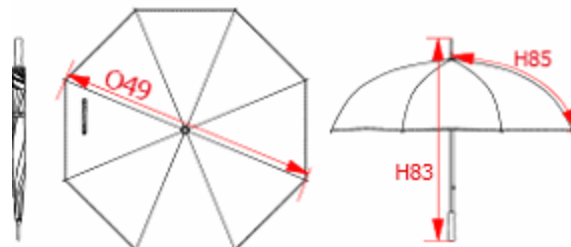

REFERENCE : KI2004

SIZES : U

COMPOSITION :

Main fabric : Polyester 210T 100%polyester
 Main fabric : Polyester 210T As contrast color, just for 2 panels of the umbrella on some color ways. 100%polyester
 Material 2 : Fiberglass quality For shaft (14mm), ribs and stretchers. 100%fiberglass
 Material 8 : PP quality For tips (x8) and top cap. 100%polypropylene
 Material 6 : PA plastic quality For runner 100%polyamide
 Material 7 : EVA quality For handle. 100%ethylene vinyl acetate

FABRIC CONSTRUCTION AND FINISHING :

Manual opening

ARTICLE WEIGHT :

450 gr/pc

DESCRIPTION		COLORS	PANTONE SERIGRAPHIE
Français : Parapluie tempête		Black	Black
English : Storm umbrella		Black / Orange	Black / 1495C
Nederlands : Storm umbrella		Black / Royal blue	Black / 287C
Deutsch : Grober golf regenschirm		Navy	296C
Español : Paraguas anti-viento		Slate grey	424C
Italiano : Ombrello anti-vento		White	White
Português : Chapéu de chuva de golf grande			
MEASUREMENT			
Description	U		
O49 Diameter of the umbrella	128		
H83 Height of the umbrella's shaft	100		
H85 Length of the umbrella's ribs	73		
PACKING			
Box	20 pcs / box U => L:103,5cm W:18,5cm H:19cm GW:10,2kg NW:9kg		