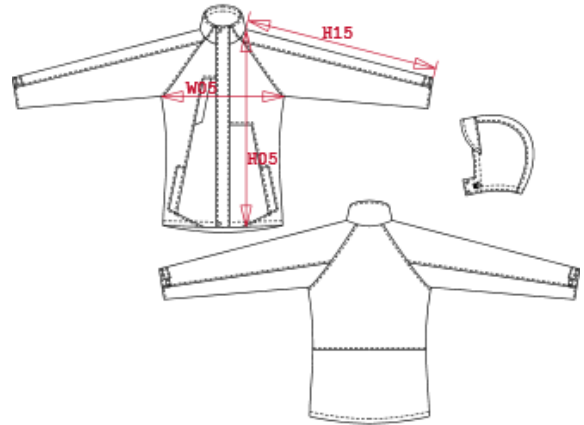

# KARIBAN

**REFERENCE :** K657

**SIZES :** XS\_S\_M\_L\_XL\_XXL\_3XL\_4XL

**COMPOSITION :**

Main fabric : Polyester 190T PVC coating - 245 100%polyester  
 Lining 2 : Mesh 80 For inner body lining and hood 100% polyester  
 Fabric 1 : Polar fleece 280 For inner polar fleece jacket 100% polyester  
 Lining 2 : Lining 210T For jacket sleeve lining and polarfleece jacket sleeve lining 100%polyester

**WEIGHT :**

Main fabric : 245 gsm  
 Lining 2 : 80 gsm  
 Fabric 1 : 280 gsm  
 Lining 2 : 60 gsm

**FABRIC CONSTRUCTION AND FINISHING :**

Full taped seams Waterproof 4000 MM

**ARTICLE WEIGHT :**

1746 gr/pc

| COLORS | PANTONE SERIGRAPHIE |
|--------|---------------------|
| Navy   | 296C                |
| Black  | Black               |

| MEASUREMENT   |       |       |       |       |       |       |       |       |  |
|---|-------|-------|-------|-------|-------|-------|-------|-------|--|
| Description   | XS    | S     | M     | L     | XL    | 2XL   | 3XL   | 4XL   |  |
| <b>H05</b> Hauteur totale devant / Front total height | 76,25 | 78,75 | 81,25 | 83,25 | 85,25 | 87,25 | 89,25 | 92    |  |
| <b>W05</b> 1/2 largeur poitrine / 1/2 chest width     | 54    | 58    | 62    | 65    | 68    | 71    | 74    | 78    |  |
| <b>H15</b> Longueur manche / Sleeve length            | 76,75 | 80    | 83,25 | 86    | 88,75 | 91,50 | 94,25 | 97,50 |  |

| CARE LABEL |  |  |  |  |
|------------|--|--|--|--|
|            |  |  |  |  |

| PACKING |   |
|---------|---|
| Box     | 10 pcs / box<br>XS => L:60cm W:40cm H:40cm GW:15.15kg NW:14.00kg<br>S => L:60cm W:40cm H:40cm GW:16.25kg NW:15.00kg<br>M => L:60cm W:40cm H:40cm GW:16.65kg NW:15.50kg<br>L => L:64cm W:40cm H:40cm GW:16.75kg NW:16.00kg<br>XL => L:64cm W:40cm H:40cm GW:18.65kg NW:17.00kg<br>XXL => L:66cm W:42cm H:40cm GW:19.65kg NW:18.00kg<br>3XL => L:66cm W:42cm H:40cm GW:20.10kg NW:18.50kg<br>4XL=> L:68cm W:44cm H:40cm GW:21.90kg NW:20.00kg |