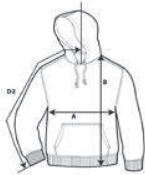

#### DETAILS

<b>Weight</b>	237.0 G/SqM
<b>Content</b>	100% Polyester
<b>Features</b>	Unlined three piece hood - 3" center panel Flatcord with metal molded tips Heat transfer label Rolled forward shoulder Contrast charcoal back neck tape Pouch pocket Twin needle stitching at shoulder, armhole, neck, waistband and cuffs Sideseamed Self-fabric cuffs and waistband
<b>Sizes</b>	S-3XL
<b>Case Packs</b>	S - 3XL 24 PIECES
<b>Colours</b>	4
<b>SKU's</b>	24