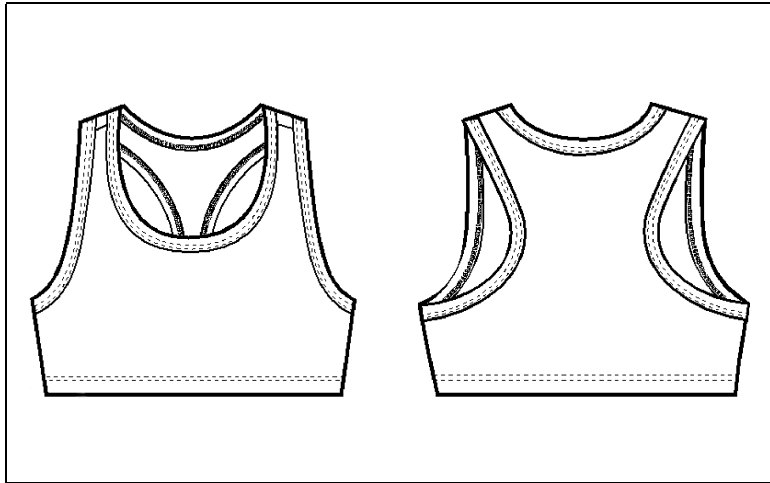

MEASUREMENT SPECIFICATION REPORT

STYLE # 0970 NYLON SPANDEX SPORT BRA

FABRICATION
90% Nylon, 10% Spandex

Point of Measurement (inches)

Chest
Body Length From HPS

S	M	L
11 3/4	12 1/4	12 3/4
11 1/2	12	12 1/2